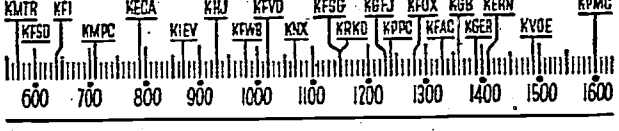

YOUR Radio TODAY

[The information contained in the following schedule is furnished by the stations broadcasting the programs.]

- 5 A.M.**
 KRKD—Chuck Wagon Roundup.
5:45 A.M.
 KFI—Nat. Farm. Home Markets.
6 to 7 A.M.
 KMTR—Spanish Music.
 KFAC—Pauline Holden. 6.
 KECA—Musical Clock. 6:30.
 KFVB—Variety. 5 to 7.
 KMPC—Ranch Boys. 6: News. 6:15:
 Yawn Patrol. 6:30:
 Bible Fellowship. 6:45.
 KGFJ—Sunrise Serenade. 6:30. Stocks.
 KHJ—Variety.
 KNX—Variety. 1½ hrs.
 KRKD—Early Riser. News. 6:30.
 RGER—News. 6: Purple Mules. 6:30: Rev. Patten. 6:45.
 KFI—"Got to Get Up." 6:30: Fleetwood Lawton. 6:45.
7 A.M.
 RGER—News.
 KECA—Fleetwood Lawton.
 KFI—Agriculture.
 KMPC—Ranch Music.
 KFAC—Pastor Reynolds. ½ hr.
 KGFJ—News, Stocks.
 KFVB—Bob White.
 KHJ—Top o' Mornin'. News.
7:15 A.M.
 KFOX—El Despertador.
 RGER—Aubrey Lee to 8.
 KFVD—Covered Wagon Jubilee. 1½ hrs.
 KECA—Brkfst. Club.
 KHJ—Texas Jim Lewis.
 KGFJ—Sports.
 KFI—News.
7:30 A.M.
 KFAC—Music.
 KRKD—Cowgirls.
 KFSG—Church. ½ hr.
 KECA—News.
 KMPC—Variety. 1 hr.
 KNX—News.
 KHJ—Variety.
 KGFJ—Music.
 KFOX—Wake Up. Live.
 KFI—Musical Clock.
7:45 A.M.
 KFVB, KFAC, KRKD—News.
 KGFJ—Harmony Hall.
 KECA—Music Clock.
 KFI—Week-end Whimsey.
 KNX—Melody Express.
8 A.M.
 KHJ—Teagarden Orch.
 KRKD—Music.
 KFVB—Orouch Club.
 KFOX—Headlines.
 KFI—Sam Hayes.
 KFAC—Church.
 RGER—"Soul Patrol."
 KECA—Brkfst. Club.
 KNX—Country Journal.
8:15 A.M.
 KFI—One Man's Opinion.
 RGER—Mizpah Hour. ½ hr.
8:30 A.M.
 KFOX—Talk.
 KECA, KHJ—News.
 KFAC—U.S. Army.
 KFVB—Gus Mack.
 KGFJ—Hits.
 KNX—Town Crier.
 KFI—Youth Call.
 KMPC—Music.
8:45 A.M.
 KGFJ—Medical.
 KFI—News.
 KRKD—News, Music.
 KFAC—L.A. County Band.
 KFVB—Salvation Army.
 KNX—Jobs Nat. Defense.
 KHJ—Music.
 RGER—Music.
 KECA—Robt. L. Johnson.
 RGER—Music.
9 A.M.
 KECA—Fed. Churches.
 KMPC—News.
 KNX—Let's Pretend.
 KFVB—Music.
 KFVD—Music.
 KHJ—Army Band.
 KFOX—Rev. Ivie.
 KFAC—Morn. Inspirations.
 RGER—Gospel Singers.
 KFI—Lincoln Highway.
 KMTR—Religious.
 KRKD—Prairie Schooner.
9:15 A.M.
 KFAC—Music.
 KECA—40 Plus Associates.
 KFVD—News.
 KMPC—Music.
 KGFJ—Music.
 RGER—March Ahead Time.
 KMTR—W. C. Keyes.
9:30 A.M.
 KECA—Ilka Chase.
 KFI—Oreh.
 KFAC—Health Talk.
 KFVD—Parade.
 KMPC, KMTR—Music.
 KHJ—Garden Plots.
 KNX—"No Politics."
 KRKD—Weather Forecast.
 RGER—Revival.
 KFVB—News.
9:45 A.M.
 KRKD—News.
 KFI—County Medical.
 RGER—Full Gospel.
 KFVD—Parade.
 KGFJ—Vocal.
 KFOX—Music.
 KFAC—Orsan.
10 A.M.
 KGFJ—News, Stocks.
 KNX—Women's Glee Club.
 KMPC—Young American Flyers. 1 hr.
 KFI—Rhythm.
 RGER—Religious.
 KHJ, KFOX—News.
 KECA—Indivo.
 KRKD—Paddock Flashes.
 KFVD—Gospel.
 KMTR—Dr. Davies.
10:15 A.M.
 KHJ—Food for Thought.
 RGER—Rev. Ivie.
 KECA—Govt. Reports.
 KFI—On the Job.
 KRKD, KFAC, KFOX—Music.
10:30 A.M.
 KFOX—Oreh.
 KNX—Voice Broadway.
 KHJ—Oreh.
 KMTR—Variety.
 KFAC—News.
 KFVB—Vacation Time.
 KECA—Kinney Orch.
 KFI—Jenkins Orch.
 RGER—Bright Corner.
10:45 A.M.
 KFVD—Serenade.
 KMTR—Special Events.
 KHJ—Talk.
 KGFJ—City Dwellers.
 KNX—Men. Books.
 KFAC—Gothic Tower.
11 A.M.
 KNX—Composer's Concert. 1 hr.
 KMTR—Dr. Talbot.
 KMPC—News.
 KRKD—Terry. Pianist.
 KECA—Reiser Orch.
 KFAC—Talk. ½ hr.
 KHJ—News. Sketches.
 KFI—Nature Sketches.
 RGER, KFVD—News.
11:15 A.M.
 KFVD—Music.
 KECA—Niek Harris.
 KMPC—Music.
 KHJ—Male Choir.
 KFVB—Variety. 1½ hrs.
 KFI—Know Your Schools.
 RGER—Voice Prayer.
 KGFJ—Serenade.
11:30 A.M.
 KFOX—News.
 KFVD—Planos.
 KHJ—Air Cadet Quiz. ½ hr.
 KMTR—Monitor News.
 KFI—Hedlund Players.
 KGFJ—Oreh.
 KECA—Oreh.
 KMPC—Beauty Council.
 RGER—Music.
 KRKD—News.
 KFAC—Talk.
11:45 A.M.
 KFOX—Dick Ross.
 KMPC—Norman Road.
 KFVD—Talk.
- 12 NOON**
 KRKD—Music.
 RMTR—Special Events.
12:15 P.M.
 RGER, KFAC, KHJ—News.
 KFVD—Music.
 KFI—News.
 KGFJ—News, Stocks.
 KMTR, KMPC, KRKD—Music.
 KECA—Matinee.
 KNX—Matinee.
 KFOX—Dick Ross.
12:30 P.M.
 KHJ—Jamaica Race.
 KFI—Boy. Girl. Band.
 KNX—Invitation to Learning.
 KMPC, KFOX, RGER—Music.
 KFVB—News.
 KRKD—Saddle Pala.
 KFVD—Orsan.
 KGFJ—Heart Songs.
12:45 P.M.
 KFAC—Talk.
 KHJ—Govt. Girl.
 KGFJ—"Jungle Jim."
 KNX—News.
 RGER, KFVB—Music.
 KFVD—Talk.
1 P.M.
 KNX—News America.
 KFI—World is Yours.
 KHJ—Music.
 KECA—Classics.
 KRKD—News, Music.
 KFAC—Science of Mind.
 KMTR—Dick Ross.
 KMPC—Music.
 KFOX—Talk.
 RGER—Vehicle Talk.
1:15 P.M.
 KHJ—Jerome Orch.
 KFAC—Music.
 KFOX—Favorites. 1 hr.
 KFVB—News.
 KNX—Chinese Minister Foreign Affairs.
 RGER—Swins.
 KFVD—Records.
1:30 P.M.
 KMTR—Pension Sweetstakes.
 KFI—Musical.
 KECA—Chi Psi Centennial.
 KRKD—Movie Interviews.
 KFOX—Monitor News.
 KNX—Kentucky Derby Preview.
 KMPC—Jamboree. 1 hr.
 KHJ—"We're Always Young."
 KFAC—Music. ½ hr.
 KGFJ—Front Page Drama.
 KFVB—Smorgasbord.
 KFVD—Scottman's Hr. 1 hr.
1:45 P.M.
 KHJ—Edith Adams Future.
 KRKD—Singing Walters.
 KMTR—Children's Bible Hr. 1 hr.
2 P.M.
 KFAC, RGER—Music.
 KFVB—Smorgasbord.
 KFI—Three Sons.
 KNX—Report to Nation.
 KHJ—Youth Drama.
 KMTR—Santaella.
 KFOX—Civic.
 KRKD—Music.
2:15 P.M.
 KMPC—Music.
 KRKD—Music.
 KFOX—Orsan.
 KECA—Naomi Reynolds.
 KFAC—Baseball Game. 2½ hrs.
 KMTR—W. Lawton.
2:30 P.M.
 KNX—Kentucky Derby.
 KHJ—"I'll Find My Way."
 KECA—Vasa Family.
 KFI—Religious News.
 KRKD—News.
 KFVD—Salvation Army.
 RGER—L.B. Band.
 KMTR—Talk. 1 hr.
 KFOX, KGFJ, KFAC, KMPC—Music.
2:45 P.M.
 KECA—Edw. Tomlinson.
 KFI—Sports Column.
 KNX—News.
 KRKD, KFVD—Music.
3 P.M.
 KFI—America Defense.
 KFVB—Smorgasbord. 1 hr.
 KNX—Proles Platform.
 KECA—Message Israel.
 KMPC—American Legion Governor Olson.
 KHJ—First Offender.
 RGER—Concert.
 KFAC—Baseball.
 KFVD—News.
 KRKD—Hawaiians.
3:15 P.M.
 KMPC—News.
 RGER—L.B. Band.
3:30 P.M.
 KFI—U.S. Army.
 KFVD—Thunder Theater.
 KHJ—Martin Orch.
 KNX—Concert.
 RGER—Long Beach Band.
 KRKD—Music.
 KMTR—Pianos.
 KGFJ—Concert.
 KECA—Little Ole Hollywood.
 KFOX—Caballeros.
3:45 P.M.
 KFI—H. V. Kaltenborn.
 KMTR—Special Events.
 KNX—News, Music.
 KFOX—Music.
 KMPC, KFOX—Music.
4 P.M.
 KMPC, KFVD, KRKD, KFVB, KFAC—Music.
 KECA—Sen. Gerald P. Nye.
 KMTR—John Brown. ½ hr.
 KFI—Traffic Tribunal. Boys Week.
 KHJ—Green Hornet.
 RGER—News.
 KNX—Orsan.
4:15 P.M.
 KECA—Man. World.
 KFVD, KGFJ—Music.
 RGER—Lowell Weeks.
 KFVB—Busy Blind.
 KMTR—Old Windjammer.
4:30 P.M.
 KFI—Miller Orch.
 KFVB—Plantly Speaking.
 KRKD, KGFJ, KFAC—Music.
 KHJ—Hawaii Calls.
 KECA—Know Your Schools.
 KNX—March California.
 KFOX—Good Health.
 KFVD—80-90 Club.
 RGER—Rev. Lewis.
 KMTR—Special Events.
4:45 P.M.
 KFVB—Stuart Hamblen. 1½ hrs.
 KNX—Sports Broadside.
 KECA—Foster Orch.
 KMTR—Kins' Messengers.
 KFVD, KRKD—News.
 KGFJ—Nat. Education Assn.
 KFAC—Music.
5 P.M.
 KNX—Kids Quizaroo.
 KFOX—Swins.
 KFVD—Varieties. 1 hr.
 KHJ—Dr. John Matthews.
 KRKD—Saddle Songs.
 KECA—Oarden Club.
 KFI—Nat. Barn Dance. 1 hr.
 RGER—Latin Hour.
5:15 P.M.
 KGFJ—Tango.
 KECA—News.
 KFAC—M. Howard Swan. ½ hr.
 KMPC—News.
 KNX—March Calif.
5:30 P.M.
 KNX—Music.
 KFOX—Tunes.
 KECA—Symphony. ½ hr.
 KMTR—Music.
 KHJ—Bach Chorus.
 KMPC—Swins.
 KGFJ—Sports.
 KRKD—Race Results.
 RGER—L. Estrada Orch.
- 5:45 P.M.**
 KNX—Sat. Nite Serenade. ½ hr.
 KRKD—Concert. ¾ hr.
 KGFJ—Phil Stanwick.
6 P.M.
 RGER, KFVB—News.
 KFAC—Concert. 2 hrs.
 KMTR—Erwin Allen.
 KHJ—Confidentially Y.
 KGFJ—Italian Melody.
 KMPC—Other America's.
 KFI—Uncle Ezra.
 KRKD, KFVD—Music.
6:15 P.M.
 KFOX—Talk.
 KHJ—Batavia News.
 KNX—Parade. ½ hr.
 KMPC—New World No. 1. ½ hr.
 KFVD—News.
 RGER—Music.
 KFVB—Capt. Quiz.
 KMTR—Dick Terry.
6:30 P.M.
 KFI—Grand Ole Opry.
 KRKD—Santaella.
 KFVD, KMPC—Hits.
 KMTR—News.
 KFVB—Rabbi Winkler.
 KFOX—Swins.
 KECA—Barron Orch.
 KHJ—Music.
 RGER—Italian Journal.
6:45 P.M.
 KMTR—Special Events.
 KNX—Garred. News.
 KFVB—Music.
 RGER—Italian Journal.
 KRKD—Father Vaughn.
7 P.M.
 KMPC—Peter Potter. 3 hrs.
 KFI—Gabriel Heatter.
 KFI—Truth or Consequences.
 KMTR—Special Events.
 KNX—Marriage Club.
 KECA—Brown Orch.
 KFAC—Concert.
 KFOX—Homes on Land.
 RGER—Religious Rally. 1 hr.
 KFVB—Music.
 KRKD—News.
7:15 P.M.
 KRKD, KFOX—Music.
 KMPC—For Gentlemen Only.
 KFVB—Political.
 KMTR—Recreation Dept. Music.
 KHJ—Inside of Sports.
7:30 P.M.
 KFVB—News.
 KECA—Chas. A. Lindbergh. ½ hr.
 KMTR—Special Events.
 KFI—Knickerbocker Playhouse.
 KHJ—Music.
 KNX—"Duffy's Tavern."
 KRKD—"Do You Know."
7:45 P.M.
 KFVB—American Sketches.
 KMTR—Special Events.
 KFSG—Almee McPherson.
 KNX, KFOX—News.
8 P.M.
 KGFJ—News, Music.
 KMPC—Music.
 KECA—Krupa Orch.
 KFI—Nelson Orch.
 KFAC—News.
 KNX—Hit Parade. ¾ hr.
 KHJ—Seaside Shindig.
 RGER—News.
 KFVB—Music.
 KFOX—Orch.
8:15 P.M.
 KFAC—Chapel Quartet.
 KGFJ, KFVB—Music.
 RGER—HoYo Orch. to 9.
8:30 P.M.
 KHJ—Cal. Melodies.
 KFAC—Dr. Field.
 KFVB—Orch.
 KFVD—Rhythm.
 KFI—Cummins Orch.
 KECA—Tuneout Time. 1 hr.
 KGFJ—Medical.
 KFOX—Lukens Valley Church. ½ hr.
8:45 P.M.
 KNX—Orch.
 KGFJ—Music.
9 P.M.
 KMTR—"Ride Your Hobby."
 KFAC, KFVB, KMPC—Melody.
 RGER—Swiss Bell Ringers.
 KHJ—News, Hardy.
 KFI—Miller Orch.
 KNX—Editorial Speaking.
 KGFJ—News, Music.
 KFOX—News.
9:15 P.M.
 KNX—"Here's the Story."
 RGER—Church.
 KHJ—The Progressive.
 KFOX—Dude Ranch.
9:30 P.M.
 KFOX—Music.
 KNX—Bill Henry. By the Way.
 KECA—Bishop. Gargyle. ½ hr.
 KFVB—News.
 KHJ—Round Towner.
 KFSG—S.S. Teacher.
 KMTR—Special Events.
 KFI—Bondshu Orch.
 RGER—A. E. Mitchells.
9:45 P.M.
 KNX—Nightcap Yarns.
 KHJ—King Orch.
 KGFJ—Music.
 KFVB—Music.
 KFOX—Orch.
 KFAC—L.A. Bar Assn.
 KFSG—Pianists.
 KMPC—Music.
10 P.M.
 KGFJ—Music.
 KMTR—Ensemble.
 KFI, RGER—News.
 KNX—Gluskin Orch.
 KHJ—Martin Orch.
 KFSG—Silver Band.
 KFOX—Harraves Orch.
 KFAC—Melody.
 KECA—Philharmonia.
 KMPC—Music.
10:15 P.M.
 KFI—Foster Orch.
 KMTR—Averill Orch.
 KFVB—Bowling.
 KMPC—News.
 KGFJ—Phil Stanwick.
 KFOX—Music.
 RGER—"Born of Air."
10:30 P.M.
 KFI—Kent Orch.
 KHJ—Hoff Orch.
 RGER, KFVB, KFAC—Melody.
 KFSG—Strings.
 KNX—Europe News.
 KFOX—Hoopi Orch.
 KGFJ—News, Drama.
10:45 P.M.
 KNX—American Legion.
 KFSG—Song Makers.
 KFOX—Roberts Orch.
 KMPC—Hawaiians.
 RGER—Swins.
11 P.M.
 KFAC—Night Shades.
 KNX—News.
 KHJ—Keller Orch.
 RGER—Talk.
 KFSG—Songs.
 KGFJ, KFOX, KFVB—Music.
 KECA—Organ. 1 hr.
 KMTR—Dunsmoor Orch.
 KFI—News.
 KFVD—Hank. Nisht Wathman. to 4 a.m.
 KMPC—Music Nishtcap.
11:15 P.M.
 KFI—Ennis Orch. ½ hr.
 KMPC—Music Nishtcap.
 KNX—Public Affairs.
11:30 P.M.
 KFSG—Prelude.
 KFI—Marshall Orch.
 KHJ—Flattatime.
 KNX—Strand Orch.
12 MIDNIGHT
 KFAC—Midnight Matinee. 6 a.m.
 KRKD—Monkey's Jamboree to 3 a.m.
 KHJ—Rhapsody. ½ hr.
 KNX—Happy Go Round.